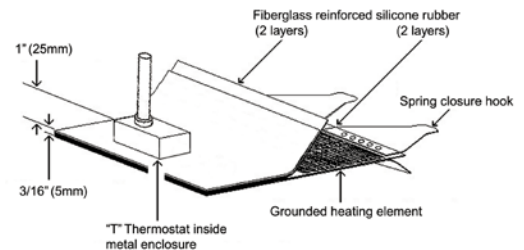

* only for drum heater without NEMA 7 temperature controller

Specifications:

- 8" (203mm) wide band
- High-limit thermostat designed to keep blanket below NEC article 500 T-rating
T3: 292°F (145°C)
T4A: 158°F (70°C)
- Power density of 2.5 Watts/in² (.004 Watts/mm²)
- Patented grounded heating element
- Heating element is laminated between two layers of 23 mil and two layers of 25 mil fiberglass reinforced silicone rubber
- Nominal silicone rubber density of 26 oz/yd² (881 grams/m²) per layer
- Attached adjustable dual set-point NEMA 7 temperature controller with power cord 6 feet (1.8m) long. One set-point is set at a high temperature limit and connected to a red indicator light. [see page 10-10 for more controller specifications]
- Blanket leads 6 feet (1.8m) long for NEMA7 controller; 1 foot (0.3M) without controller
- Leads from blanket to controller are enclosed in a liquid tight conduit
- 392°F (200°C) maximum exposure temperature on heating surface
- Moisture and chemical resistant

Temperatures up to

292°F (145°C)

NEMA 7 Controller and High Temperature Limit Indicator Light

Ordering Information:

For T3 Environments

Gallon (Liter) Size	Diameter in (mm)	Total Wattage	Length in (mm)	Width in (mm)	Part Number	
					120VAC	240VAC
30 (114)	18.6 (473)	1000	58.5 (1496)	8 (203)	DHCX131000T3	DHCX231000T3
55 (208)	22.3 (565)	1300	70.0 (1778)	8 (203)	DHCX151300T3	DHCX251300T3